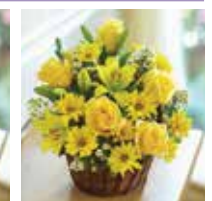

NEW PRODUCT

START DATE: 3/27/15
EARLIEST DELIVERY DATE: 3/27/15
END DATE: Open
SEASON: Everyday
DESIGN: One Sided Arrangement

#143178 S

#143178 M

#143178 L

PRICE INCREASE

**1-800-FLOWERS®
GRACEFUL GREEN BOUQUET™**