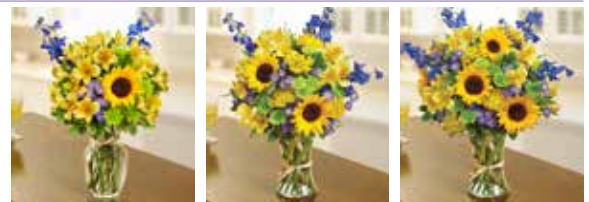

1-800-FLOWERS® FIELDS OF EUROPE™ FOR SUMMER

- #91127 S $39.99 16"H x 10.5"L
- #91127 M $49.99 17"H x 11.5"L (shown)
- #91127 L $59.99 18"H x 13"L

VENDOR REF	DESCRIPTION	SUBSTITUTION	UNIT	S	M	L
HARDGOODS						
BloomNet or Local Wholesale	8" H x 4" D Clear Glass Rose Vase		Each	1	0	0
BloomNet or Local Wholesale	8" H Clear Glass Gathering Vase		Each	0	1	1
Local Wholesale	Natural Raffia		Yard	1	1	1

FLOWERS						
	Sunflower Medium	Gerbera Daisy Yellow	Stem	1	3	5
	Delphinium Blue		Stem	2	3	5
	Alstroemeria Yellow		Stem	4	3	4
	Yarrow		Stem	0	3	3
	Athos Pom Pon	Button Pom Green	Stem	2	2	2
	Monte Casino Purple		Stem	1	1	1
	Variegated Pittosporum	Salal	Stem	1	1	1

START DATE: 5/22/15
EARLIEST DELIVERY DATE: 5/22/15
END DATE: 9/8/15
SEASON: Mother's Day /Everyday
DESIGN: All Around Arrangement

#91127 S #91127 M #91127 L

REVISED RECIPE