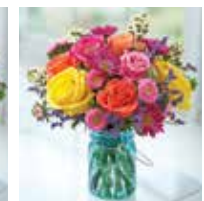

REVISED RECIPE

1-800-FLOWERS®
SUNFLOWER GARDEN BOUQUET™

#143166 S $49.99 15"H x 10"D
#143166 M $59.99 17"H x 12"D (shown)
#143166 L $69.99 19"H x 13"D

VENDOR REF DESCRIPTION SUBSTITUTION UNIT S M L

HARDGOODS

BloomNet	Gray Ceramic Pitcher PC# 139104 - Codified		Each	1	1	1
BloomNet or Local Wholesale	Floral Foam Brick		Each	0.5	0	0

FLOWERS

Delphinium Blue	Snapdragon Bright or Stock	Stem	2	4	5
Rose Pink 50 cm	Rose Bi-Color Pink	Stem	2	3	4
Rose Orange 50 cm	Rose Bi-Color Orange	Stem	1	2	2
Sunflower Medium	Gerbera Daisy Yellow	Stem	2	2	3
Matsumoto Aster Pink	Daisy Pom Pink	Stem	1	2	2
Salal	Pittosporum or Seeded Eucalyptus	Stem	3	4	5

REVISED CODIFIED PRODUCT

START DATE: 3/27/15
EARLIEST DELIVERY DATE: 3/27/15
END DATE: Open
SEASON: Core
DESIGN: One Sided Arrangement

REMOVED SIZES

1-800-FLOWERS®
GARDEN BOUQUET™

#143174 S $44.99 11"H x 9"D
#143174 L $54.99 11"H x 10"D (shown)

VENDOR REF DESCRIPTION SUBSTITUTION UNIT S L

HARDGOODS

BloomNet	Blue Mason Jar with tealight PC# 89935- Codified		Each	1	1

FLOWERS

Rose Yellow 50 cm		Stem	2	3
Rose Pink 50 cm		Stem	2	2
Rose Coral 50 cm	Rose Orange 50 cm	Stem	2	3
Matsumoto Aster Pink	Matsumoto Purple, Mini Carnation or Daisy Pom	Stem	1	1
Daisy Pom Maroon	Daisy Pom Pink, Purple or Lavender	Stem	1	2
Limonium Purple	Limonium Pink, Statice or Monte Casino	Stem	1	1
Monte Casino White	Monte Casino Purple or Solidago	Stem	1	2

NOTE TO FULFILLER: Please include tealight with arrangement

NEW CODIFIED PRODUCT

START DATE: 5/22/15
EARLIEST DELIVERY DATE: 5/22/15
END DATE: Open
SEASON: Summer/ Everday
DESIGN: All Around Arrangement

#143174 L