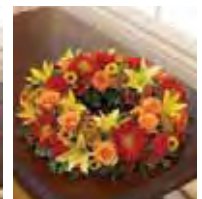

PEACE, PRAYERS & BLESSING - FALL

#95675 $59.99 11"H x 11"L

VENDOR REF	DESCRIPTION	SUBSTITUTION	UNIT	QTY
HARDGOODS				
BloomNet or Local Wholesale	8" Dark Willow Basket with Handle PC #92790		Each	1
BloomNet or Local Wholesale	Floral Foam Brick PC #25091		Each	0.5
	Wheat		Each	6

FLOWERS

	Rose Orange 50 cm	Any Rose Orange or Yellow 50 cm	Stem	5
	Asiatic Lily Yellow	Any Lily Yellow or Orange	Stem	2
	Football Mum Bronze	Spider Mum Bronze	Stem	3
	Yarrow	Carnation Yellow	Stem	3
	Daisy Pom Rust	Daisy Pom Red or Yellow	Stem	2
	Athos Pom	Button Pom Green	Stem	2
	Solidago		Stem	2
	Hypericum Red	Hypericum Brown	Stem	2
	Eucalyptus Seeded	Seeded Eucalyptus	Stem	0.5
	Variegated Pittosporum	Green Pittosporum or Salal	Stem	2

NEW PRODUCT

START DATE: 9/4/12
EARLIEST DELIVERY DATE: 9/4/12
END DATE: 11/27/12
SEASON: Fall
DESIGN: All Around

CREMATION WREATH FALL

#95676 S $99.99 17"H x 17"L
#95676 L $124.99 22"H x 22"L (shown)

VENDOR REF	DESCRIPTION	SUBSTITUTION	UNIT	S	L
HARDGOODS					
Local Wholesale	12" Wreath		Each	1	0
Local Wholesale	15" Wreath		Each	0	1

FLOWERS

	Roses Orange 50 cm	Any Rose Orange or Yellow 50 cm	Stem	6	12
	Lily Yellow	Any Lily Yellow or Orange	Stem	2	3
	Rover Mum	Spider Mum Bronze	Stem	3	5
	Yarrow	Carnation Yellow	Stem	4	5
	Carnation Red	Mini Carnation Red	Stem	8	10
	Cushion Pom Bronze	Cushion Pom Yellow or Daisy Pom Bronze	Stem	3	4
	Viking Pom Yellow	Daisy Pom Yellow	Stem	3	4
	Hypericum Red	Hypericum Brown	Stem	4	4
	Leather Leaf	Salal or Pittosporum	Stem	6	8
	Variegated Pittosporum	Green Pittosporum or Salal	Stem	2	3
	Eucalyptus Seeded	Variegated Pittosporum, Green Pittosporum or Salal	Stem	0.5	1

NEW PRODUCT

START DATE: 9/4/12
EARLIEST DELIVERY DATE: 9/4/12
END DATE: 11/27/12
SEASON: Fall
DESIGN: All Around