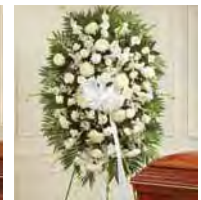

**WHITE SYMPATHY
STANDING SPRAY**

- #91296 S $129.99   42"H x 30"L
- #91296 M $179.99   36"H x 38"L (shown)
- #91296 L $239.99   56"H x 42"L

DESCRIPTION	SUBSTITUTION	UNIT	S	M	L
HARDGOODS					
60" Easel		Each	1	0	0
66" Easel		Each	0	1	0
72" Easel		Each	0	0	1
Double Saddle		Each	0	0	1
Spray Bar		Each	1	1	0
Floral Foam Brick		Each	1	1	2
#40 Satin Ribbon (White)		Yard	4	4	4

FLOWERS					
Roses White 50 cm		Stem	0	5	12
Football Mum White	Spider Mum White	Stem	0	10	12
Gladiola White		Stem	0	0	15
Cremon White		Stem	8	0	0
Stock White	Snapdragon White	Stem	12	15	12
Snapdragon White	Stock White	Stem	0	8	0
Carnation White		Stem	10	12	15
Daisies		Stem	10	0	0
Monte Casino White	Gyp	Stem	12	18	14
Emerald White		Stem	12	14	20
Salal		Stem	0	6	0
Variegated Pittosporum	Green Pittosporum	Stem	4	0	3
Leather Leaf		Stem	8	14	12

START DATE: Live
END DATE: Open
SEASON: Core
DESIGN: One Sided

#91296 L

**WHITE ROSE
FIRESIDE BASKET**

- #91219 $119.99   26"H x 34"L

DESCRIPTION	SUBSTITUTION	UNIT	QTY
HARDGOODS			
21" Fireside Basket		Each	1
Single Casket Saddle		Each	1
#40 Satin Ribbon (White)		Yard	3
Floral Foam Brick		Each	1

FLOWERS			
Roses White 50 cm		Stem	24
Monte Casino White	Gyp	Stem	5
Baby's Breath	Monte Casino White	Stem	5
Emerald Medium		Stem	12
Leather Leaf		Stem	6

START DATE: Live
END DATE: Open
SEASON: Core
DESIGN: Three Sided