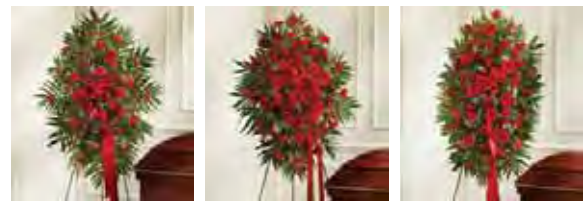

#91295 S

#91295 M

#91295 L