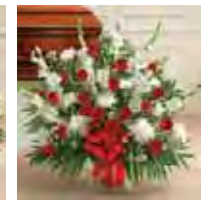

#91267 L

#91209 L