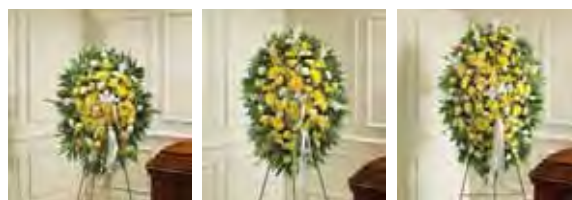

#91284 S #91284 M #91284 L