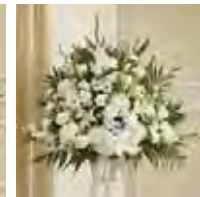

WHITE SYMPATHY FLOOR BASKET

#91212 S	$79.99	32"H x 32"L
#91212 M	$99.99	32"H x 38"L (shown)
#91212 L	$119.99	32"H x 40"L

DESCRIPTION	SUBSTITUTION	UNIT	S	M	L
HARDGOODS					
Mache Vase		Each	1	0	0
- 6½" L x 8½" H White					
Mache Vase		Each	0	1	1
- 8¼" L x 11" H White					
Floral Foam Brick		Each	1	1	1
Shredded Styrofoam					
Green		Each	1	1	1
#40 Satin Ribbon (White)		Yard	3	3	3

FLOWERS					
Roses White 50 cm		Stem	0	5	8
Football Mum White	Spider Mum White	Stem	6	9	12
Snapdragon White	Stock White	Stem	5	8	10
Carnation White		Stem	6	8	10
Daisies		Stem	6	3	5
Monte Casino White	Gyp	Stem	8	9	12
Emerald Medium		Stem	8	9	10
Leather Leaf		Stem	4	6	6

START DATE: Live
END DATE: Open
SEASON: Core
DESIGN: One Sided

WHITE SYMPATHY STANDING BASKET

#91272 S	$99.99	30"H x 34"L
#91272 M	$129.99	32"H x 36"L (shown)
#91272 L	$149.99	38"H x 38"L

DESCRIPTION	SUBSTITUTION	UNIT	S	M	L
HARDGOODS					
Standing Basket Stand		Each	1	1	1
- 34" H x 7¼" Opening					
Funeral Basket Plastic		Each	1	1	1
- 7¼" H x 7¼" Opening					
Floral Foam Brick		Each	1	1	1
Shredded Styrofoam					
Green		Each	1	1	1
#40 Satin Ribbon (White)		Yard	4	4	4

FLOWERS					
Roses White 50 cm		Stem	3	7	8
Hybrid Lily White		Stem	0	2	3
Football Mum White	Spider Mum White	Stem	5	8	10
Gladiola White		Stem	6	8	10
Carnation White		Stem	8	10	12
Daisies		Stem	4	6	7
Monte Casino White	Gyp	Stem	7	8	12
Emerald Medium		Stem	10	10	10
Myrtle	Italian Ruscus	Stem	3	3	3
Leather Leaf		Stem	6	6	6

START DATE: Live
END DATE: Open
SEASON: Core
DESIGN: One Sided