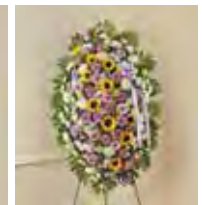

1-800-Flowers®
White Rose and Lily Standing Spray

#147293 S $199.99 48"H x 36"L
#147293 L $249.99 58"H x 40"L (shown)

VENDOR REF	DESCRIPTION	UNIT	S	L
HARDGOODS				
Local Wholesale	66" Easel	Each	1	0
Local Wholesale	72" Easel	Each	0	1
Local Wholesale	Double Cascade Saddle	Each	1	1
BloomNet® or Local Wholesale	Floral Foam Brick	Each	2	2

FLOWERS				
	Emerald	Stem	10	12
	Eucalyptus Spiral	Stem	4	5
	Oriental Lily White	Stem	5	7
	Hydrangea Mini Green	Stem	4	6
	Eucalyptus Seeded	Stem	1	2
	Carnation White	Stem	7	12
	Football Mum White	Stem	5	7
	Snapdragon White	Stem	5	7
	Myrtle	Stem	3	5
	Rose White 50 cm	Stem	10	15
	Gladiola White	Stem	8	10
	Monte Casino White	Stem	3	5
	Alstroemeria White	Stem	4	6
	Salal	Stem	4	6

HOW TO: Cut edges of emerald for more contemporary look.

DESIGN TIP: Asymmetrical design.

START DATE: Live
END DATE: Open
SEASON: Sympathy
DESIGN: One Sided Arrangement

1-800-Flowers®
Sunflower and Rose Standing Spray

#147297 S $199.99 48"H x 36"L
#147297 L $249.99 58"H x 40"L (shown)

VENDOR REF	DESCRIPTION	UNIT	S	L
HARDGOODS				
Local Wholesale	66" Easel	Each	1	0
Local Wholesale	72" Easel	Each	0	1
Local Wholesale	Double Cascade Saddle	Each	1	1
BloomNet® or Local Wholesale	Floral Foam Brick	Each	2	2
Local Wholesale	#9 Satin Ribbon	Yard	3	3
Local Wholesale	Floral Pick (6")	Each	1	1
Local Wholesale	Floral Wire (12")	Each	1	1

FLOWERS				
	Myrtle	Stem	3	3
	Emerald	Stem	14	18
	Monte Casino White	Stem	3	6
	Statice Purple	Stem	2	4
	Solidago	Stem	6	8
	Limonium Purple	Stem	2	2
	Cremona Lavender	Stem	10	15
	Rose Lavender 50 cm	Stem	13	20
	Carnation Lime Green	Stem	11	15
	Gypsophila	Stem	1	2
	Sunflower Medium	Stem	5	10
	Cushion Pom White	Stem	15	15
	Football Mum White	Stem	12	16
	Salal	Stem	4	6

DESIGN TIP: Ribbon should go in upper right portion of spray and tails should cascade down.

START DATE: Live
END DATE: Open
SEASON: Sympathy
DESIGN: One Sided Arrangement