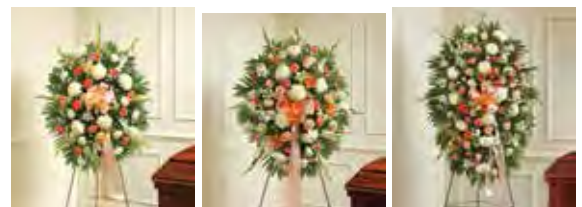

#91293 S

#91293 M

#91293 L