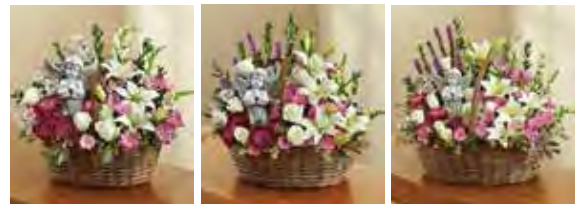

CODIFIED PRODUCT

START DATE: Live
END DATE: Open
SEASON: Sympathy
DESIGN: One Sided Arrangement

#138126 S #138126 M #138126 L