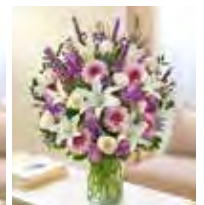

START DATE: Live  
END DATE: Open  
SEASON: Sympathy  
DESIGN: All Around Arrangement

#95422 S

#95422 M

#95422 L

**1-800-Flowers®**  
**Lavender & White**  
**Peace, Prayers & Blessings**

#95425 S	\$49.99	10"H x 10"L
#95425 M	\$59.99	11"H x 11"L (shown)
#95425 L	\$69.99	12"H x 12"L