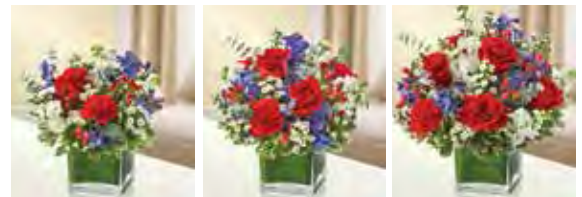

#95442 S

#95442 M

#95442 L