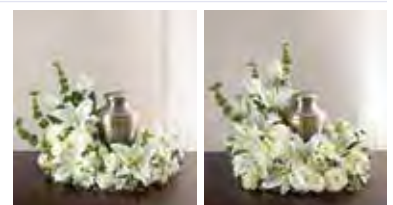

#148028 S

#148028 L