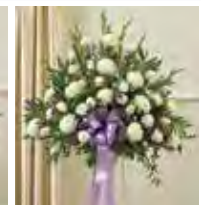

**1-800-Flowers®
Lavender & White Sympathy
Standing Spray**

#91291 S	$129.99	42"H x 30"L
#91291 M	$179.99	46"H x 34"L (shown)
#91291 L	$239.99	56"H x 38"L

VENDOR REF	DESCRIPTION	UNIT	S	M	L
HARDGOODS					
	60" Easel	Each	1	0	0
	66" Easel	Each	0	1	0
	72" Easel	Each	0	0	1
	Double Saddle	Each	0	0	1
	Single Spray Bar	Each	1	1	0
	Floral Foam Brick	Each	1	1	2
	#40 Satin Ribbon (Lavender)	Yard	4	4	4
FLOWERS					
	Rose White 50 cm	Stem	4	0	20
	Oriental Lily White	Stem	0	3	0
	Football Mum Lavender	Stem	0	10	0
	Football Mum White	Stem	5	0	10
	Gladiola White	Stem	0	8	0
	Snapdragon White	Stem	8	0	17
	Stock White	Stem	0	7	0
	Stock Lavender	Stem	0	10	10
	Carnation White	Stem	10	15	0
	Daisy Pom Lavender	Stem	6	0	0
	Statice Purple	Stem	0	10	12
	Monte Casino Purple	Stem	0	7	0
	Monte Casino White	Stem	5	0	0
	Emerald	Stem	14	16	20
	Variegated Pittosporum	Stem	2	0	3
	Salal	Stem	0	2	6
	Leather Leaf	Stem	10	10	10

START DATE: Live
END DATE: Open
SEASON: Sympathy
DESIGN: One Sided Arrangement

**1-800-Flowers®
Lavender & White Sympathy
Standing Basket**

#91269 S	$99.99	32"H x 32"L
#91269 M	$129.99	34"H x 36"L (shown)
#91269 L	$149.99	36"H x 40"L

VENDOR REF	DESCRIPTION	UNIT	S	M	L
HARDGOODS					
	Standing Basket Stand - 34" H x 7 3/4" Opening	Each	1	1	1
	Funeral Basket Plastic - 7 1/4" H x 7 1/4" Opening	Each	1	1	1
	Floral Foam Brick	Each	1	1	1
	Shredded Styrofoam	Each	1	1	1
	#40 Satin Ribbon (Lavender)	Yard	4	4	4
FLOWERS					
	Rose White 50 cm	Stem	3	5	7
	Football Mum White	Stem	8	10	14
	Gladiola White	Stem	5	8	10
	Liatris	Stem	0	5	10
	Carnation White	Stem	8	10	12
	Monte Casino Purple	Stem	6	3	6
	Emerald	Stem	10	10	10
	Salal	Stem	3	3	3
	Italian Ruscus	Stem	0	0	4
	Leather Leaf	Stem	6	6	8

START DATE: Live
END DATE: Open
SEASON: Sympathy
DESIGN: One Sided Arrangement

#91269 L