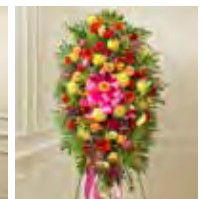

**START DATE:** Live  
**END DATE:** Open  
**SEASON:** Sympathy  
**DESIGN:** One Sided Arrangement

#91390 S

#91390 M

#91390 L

**1-800-Flowers®  
Multicolor Bright Sympathy  
Standing Basket**

#91389 S	\$99.99	32"H x 32"L
#91389 M	\$129.99	34"H x 36"L (shown)
#91389 L	\$149.99	36"H x 40"L