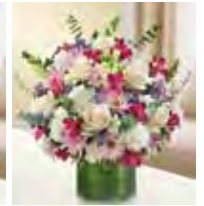

START DATE: Live  
END DATE: Open  
SEASON: Sympathy  
DESIGN: All Around Arrangement

#95421 S

#95421 M

#95421 L

1-800-Flowers®  
Lavender & White Sincerest Sorrow

#95422 S \$109.99 20"H x 18"  
#95422 M \$119.99 22"H x 20"L (shown)  
#95422 L \$129.99 24"H x 22"