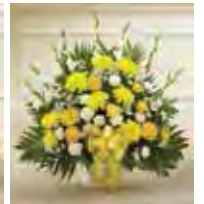

1-800-Flowers®
Yellow & White Sympathy
Floor Basket

#91206 S	$79.99	32"H x 32"L
#91206 M	$99.99	34"H x 36"L (shown)
#91206 L	$119.99	36"H x 40"L

VENDOR REF	DESCRIPTION	UNIT	S	M	L
HARDGOODS					
	Mache Vase - 6½" L x 8½" H White	Each	1	0	0
	Mache Vase - 8¼" L x 11" H White	Each	0	1	1
	Floral Foam Brick	Each	1	1	1
	Shredded Styrofoam	Each	1	1	1
	#40 Satin Ribbon (Yellow)	Yard	3	3	3
FLOWERS					
	Rose Yellow 50 cm	Stem	0	3	6
	Cremone Yellow	Stem	5	7	10
	Gladiola White	Stem	5	6	9
	Carnation White	Stem	8	10	12
	Daisy Pom Yellow	Stem	5	5	0
	Monte Casino White	Stem	6	8	8
	Emerald	Stem	5	8	8
	Leather Leaf	Stem	5	5	5

START DATE: Live
END DATE: Open
SEASON: Sympathy
DESIGN: One Sided Arrangement

#91206 L

1-800-Flowers®
Yellow Rose Fireside Basket

#91214	$119.99	26"H x 32"L

VENDOR REF	DESCRIPTION	UNIT	QTY
HARDGOODS			
	21" Fireside Basket	Each	1
	Single Casket Saddle	Each	1
	Floral Foam Brick	Each	1
	#40 Satin Ribbon (White)	Yard	3
FLOWERS			
	Rose Yellow 50 cm	Stem	24
	Monte Casino White	Stem	12
	Emerald	Stem	9
	Variiegated Pittosporum	Stem	16

START DATE: Live
END DATE: Open
SEASON: Sympathy
DESIGN: Three Sided Arrangement