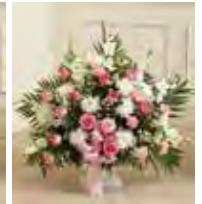

**START DATE:** Live  
**END DATE:** Open  
**SEASON:** Sympathy  
**DESIGN:** One Sided Arrangement

#91207 S

#91207 M

#91207 L

1-800-Flowers®  
Pink and White Healing Tears

#95390 S	\$49.99	9"H x 9"L
#95390 M	\$59.99	10"H x 10"L (shown)
#95390 L	\$69.99	11"H x 11"L