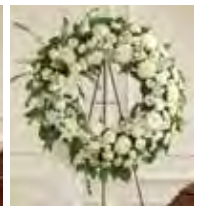

**1-800-Flowers®
White Standing Wreath**

#91315 S	$174.99	32"H x 32"L
#91315 L	$224.99	34"H x 34"L (shown)

VENDOR REF	DESCRIPTION	UNIT	S	L
HARDGOODS				
	24" Round Wreath (Mache Back)	Each	1	1
	72" Easel	Each	0	1
	66" Easel	Each	1	0
	#40 Satin Ribbon (White)	Yard	4	4
FLOWERS				
	Rose White 50 cm	Stem	0	17
	Football Mum White	Stem	10	12
	Stock White	Stem	0	10
	Oriental Lily White	Stem	0	3
	Carnation White	Stem	22	20
	Daisy Pom White	Stem	8	7
	Monte Casino White	Stem	8	0
	Salal	Stem	8	15
	Variegated Pittosporum	Stem	4	1
	Spiral Eucalyptus	Stem	0	5
	Leather Leaf	Stem	10	10

START DATE: Live
END DATE: Open
SEASON: Sympathy
DESIGN: One Sided Arrangement

#91315 L

**1-800-Flowers®
White Sympathy Floor Basket**

#91212 S	$79.99	32"H x 32"L
#91212 M	$99.99	34"H x 36"L (shown)
#91212 L	$119.99	36"H x 40"L

VENDOR REF	DESCRIPTION	UNIT	S	M	L
HARDGOODS					
	Mache Vase - 6½" L x 8½" H White	Each	1	0	0
	Mache Vase - 8¼" L x 11" H White	Each	0	1	1
	Floral Foam Brick	Each	1	1	1
	Shredded Styrofoam	Each	1	1	1
	#40 Satin Ribbon (White)	Yard	3	3	3
FLOWERS					
	Rose White 50 cm	Stem	0	5	8
	Football Mum White	Stem	6	9	12
	Snapdragon White	Stem	5	8	10
	Carnation White	Stem	6	8	10
	Daisy Pom White	Stem	6	3	5
	Monte Casino White	Stem	8	9	12
	Emerald	Stem	8	9	10
	Leather Leaf	Stem	4	6	6

START DATE: Live
END DATE: Open
SEASON: Sympathy
DESIGN: One Sided Arrangement