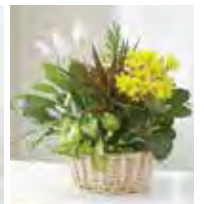

**START DATE:** Live  
**END DATE:** Open  
**SEASON:** Sympathy  
**DESIGN:** Plant

#4214 S

#4214 M

#4214 L

**1-800-Flowers®**  
**Floor Plant for Sympathy**

#100508 S	\$44.99	6"D
#100508 L	\$99.99	10"D (shown)