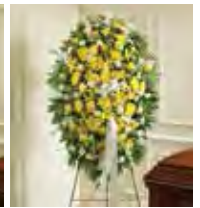

<b>FLOWERS</b>					
	Rose Yellow 50 cm	Stem	4	10	12
	Asiatic Lily Yellow	Stem	4	8	12
	Gladiola White	Stem	8	10	12
	Spider Mum Yellow	Stem	7	10	12
	Carnation White	Stem	8	14	20
	Daisy Pom Yellow	Stem	5	0	0
	Monte Casino White	Stem	4	8	10
	Solidago	Stem	6	14	20
	Monte Casino White	Stem	8	11	16
	Emerald	Stem	8	12	14
	Leather Leaf	Stem	6	6	10

**START DATE:** Live  
**END DATE:** Open  
**SEASON:** Sympathy  
**DESIGN:** One Sided Arrangement

#91284 S

#91284 M

#91284 L

1-800-Flowers®  
Yellow & White Sympathy  
Standing Basket

- #91263 S \$99.99 32"H x 32"L
- #91263 M \$129.99 34"H x 36"L (shown)
- #91263 L \$149.99 36"H x 40"L