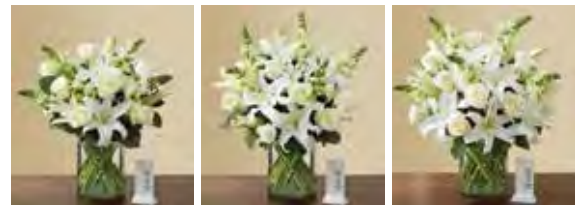

CODIFIED PRODUCT

START DATE: Live
END DATE: Open
SEASON: Sympathy
DESIGN: All Around Arrangement

#147210 S

#147210 M

#147210 L