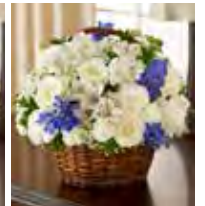

**START DATE:** Live  
**END DATE:** Open  
**SEASON:** Sympathy  
**DESIGN:** All Around Arrangement

#95413 S

#95413 M

#95413 L

1-800-Flowers®  
Yellow & White Sympathy  
Standing Spray

- #91284 S \$129.99 42"H x 30"L
- #91284 M \$179.99 46"H x 34"L (shown)
- #91284 L \$239.99 56"H x 38"L