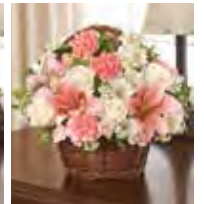

1-800-Flowers®
Pink & White
Peace, Prayers & Blessings

#95395 S	$49.99	10"H x 10"L
#95395 M	$59.99	11"H x 11"L (shown)
#95395 L	$69.99	12"H x 12"L

VENDOR REF	DESCRIPTION	UNIT	S	M	L
HARDGOODS					
BloomNet® or Local Wholesale	8" H Dark Willow Basket with Handle	Each	1	1	1
BloomNet® or Local Wholesale	Floral Foam Brick	Each	0.5	0.5	0.5
FLOWERS					
	Rose Pink 50 cm	Stem	2	4	6
	Asiatic Lily Pink	Stem	1	2	3
	Alstroemeria White	Stem	2	3	4
	Carnation Pink	Stem	2	3	4
	Mini Carnation Pink	Stem	2	3	4
	Monte Casino White	Stem	3	3	3
	Variegated Pittosporum	Stem	2	2	2
	Myrtle	Stem	1	1	1

START DATE: Live
END DATE: Open
SEASON: Sympathy
DESIGN: All Around Arrangement

#95395 L

1-800-Flowers®
Red Rose Half Casket Cover

#91232	$249.99	16"H x 36"D x 40"L

VENDOR REF	DESCRIPTION	UNIT	QTY
HARDGOODS			
	Single Casket Saddle	Each	1
	Floral Foam Brick	Each	1
	#40 Satin Ribbon (Red)	Yard	5
FLOWERS			
	Rose Red 50 cm	Stem	50
	Emerald	Stem	12
	Spiral Eucalyptus	Stem	6
	Leather Leaf	Stem	6

START DATE: Live
END DATE: Open
SEASON: Sympathy
DESIGN: Three Sided Arrangement