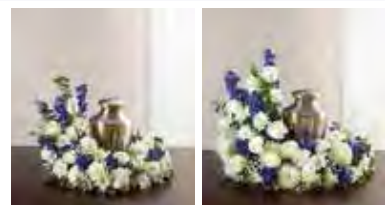

#148029 S

#148029 L