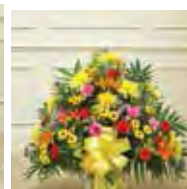

**1-800-Flowers®
Multicolor Bright Sympathy
Standing Basket**

#91389 S	$99.99	32"H x 32"L
#91389 M	$129.99	34"H x 36"L (shown)
#91389 L	$149.99	36"H x 40"L

VENDOR REF	DESCRIPTION	UNIT	S	M	L
HARDGOODS					
	Standing Basket Stand - 34" H x 7¼" Opening	Each	1	1	1
	Funeral Basket Plastic - 7¼" H x 7¼" Opening	Each	1	1	1
	Floral Foam Brick	Each	1	1	1
	Shredded Styrofoam	Each	1	1	1
	#40 Satin Ribbon (Yellow)	Yard	3	3	3

FLOWERS					
	Rose Pink 50 cm	Stem	0	5	6
	Asiatic Lily Orange	Stem	2	4	5
	Spider Mum Yellow	Stem	6	9	12
	Carnation Hot Pink	Stem	4	0	0
	Monte Casino Purple	Stem	8	8	8
	Mini Carnation Red	Stem	5	7	6
	Statice Purple	Stem	4	3	3
	Solidago	Stem	7	9	5
	Emerald Medium	Stem	12	12	10
	Variegated Pittosporum	Stem	0	0	3
	Leather Leaf	Stem	6	6	6

START DATE: Live
END DATE: Open
SEASON: Sympathy
DESIGN: One Sided Arrangement

**1-800-Flowers®
Multicolor Bright Sympathy
Floor Basket**

#91382 S	$79.99	32"H x 32"L
#91382 M	$99.99	34"H x 36"L (shown)
#91382 L	$119.99	36"H x 40"L

VENDOR REF	DESCRIPTION	UNIT	S	M	L
HARDGOODS					
	Mache Vase - 6½" L x 8½" H White	Each	1	0	0
	Mache Vase - 8¼" L x 11" H White	Each	0	1	1
	Floral Foam Brick	Each	1	1	1
	Shredded Styrofoam	Each	1	1	1
	#40 Satin Ribbon (Yellow)	Yard	3	3	3

FLOWERS					
	Rose Peach 50 cm	Stem	0	0	4
	Spider Mum Yellow	Stem	5	8	9
	Asiatic Lily Orange	Stem	0	4	4
	Viking Pom Yellow	Stem	5	7	7
	Carnation Red	Stem	7	7	7
	Carnation Lavender	Stem	4	5	7
	Statice Purple	Stem	3	3	3
	Monte Casino Purple	Stem	5	4	0
	Solidago	Stem	5	7	0
	Emerald	Stem	9	10	12
	Myrtle	Stem	0	0	4
	Leather Leaf	Stem	6	10	7

START DATE: Live
END DATE: Open
SEASON: Sympathy
DESIGN: One Sided Arrangement

#91382 M