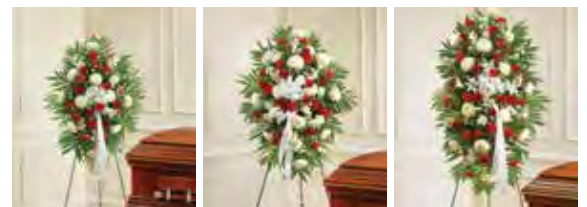

#91289 S

#91289 M

#91289 L