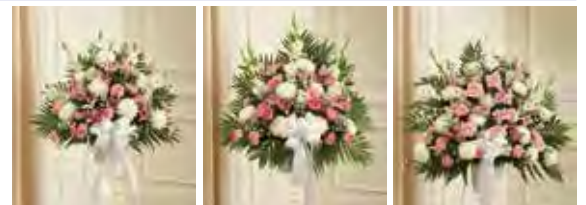

#91265 S   #91265 M   #91265 L