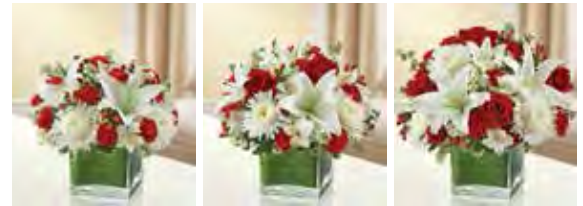

#95402 S

#95402 M

#95402 L