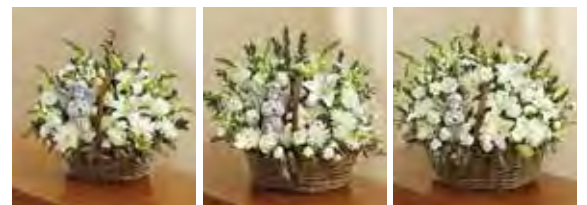

CODIFIED PRODUCT

START DATE: Live
END DATE: Open
SEASON: Sympathy
DESIGN: One Sided Arrangement

#138127 S

#138127 M

#138127 L