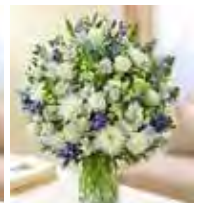

**START DATE:** Live  
**END DATE:** Open  
**SEASON:** Sympathy  
**DESIGN:** All Around Arrangement

#95410 S

#95410 M

#95410 L

**1-800-Flowers®  
Blue & White  
Cremation Wreath**

#95411 S \$99.99 17"H x 17"L  
#95411 L \$124.99 22"H x 22"L (shown)