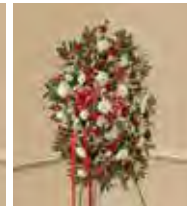

1-800-Flowers®
Red Rose and Lily Standing Spray

- #147295 S $129.99 42"H x 30"L
- #147295 M $179.99 46"H x 34"L (shown)
- #147295 L $239.99 56"H x 38"L

VENDOR REF	DESCRIPTION	UNIT	S	M	L
HARDGOODS					
Local Wholesale	60" Easel	Each	1	0	0
Local Wholesale	66" Easel	Each	0	1	0
Local Wholesale	72" Easel	Each	0	0	1
Local Wholesale	Double Cascade Saddle	Each	0	0	1
Local Wholesale	#9 Satin Ribbon	Yard	2	2	3
Local Wholesale	Floral Pick (6")	Each	1	1	1
Local Wholesale	Floral Wire (12")	Each	1	1	1
BloomNet® or Local Wholesale	Floral Foam Brick	Each	1	1	2
Local Wholesale	Single Spray Bar	Each	1	1	0

FLOWERS

Emerald	Stem	10	12	14
Stargazer Lily Pink	Stem	5	9	13
Rose Red 50 cm	Stem	8	12	16
Matsumoto Aster Red	Stem	3	5	7
Alstroemeria White	Stem	7	9	11
Carnation White	Stem	8	10	12
Football Mum White	Stem	8	10	12
Gypsophila	Stem	2	4	6
Eucalyptus Seeded	Stem	1	2	3
Eucalyptus Spiral	Stem	2	4	6
Myrtle	Stem	1	2	3

START DATE: Live
END DATE: Open
SEASON: Sympathy
DESIGN: One Sided Arrangement

#147295 M

1-800-Flowers®
Red Rose and Lily Floor Basket

- #147300 S $79.99 32"H x 32"L
- #147300 M $89.99 34"H x 36"L (shown)
- #147300 L $99.99 36"H x 40"L

VENDOR REF	DESCRIPTION	UNIT	S	M	L
HARDGOODS					
Local Wholesale	Mache Vase Style CV100	Each	1	1	1
Local Wholesale	#40 Satin Ribbon, Red	Yard	3	3	3
Local Wholesale	Shredded Styrofoam, Green	Each	1	1	1
Local Wholesale	Floral Pick (6")	Each	1	1	1
Local Wholesale	Floral Wire (12")	Each	1	1	1
BloomNet® or Local Wholesale	Floral Foam Brick	Each	1	1	1

FLOWERS

Emerald	Stem	7	7	7
Eucalyptus Spiral	Stem	1	2	2
Matsumoto Aster Red	Stem	3	4	5
Stargazer Lily Pink	Stem	2	2	2
Rose Red 50 cm	Stem	6	9	12
Alstroemeria White	Stem	6	6	6
Football Mum White	Stem	3	4	5
Cushion Pom White	Stem	5	5	5
Carnation White	Stem	4	4	4
Gypsophila	Stem	2	2.5	4
Eucalyptus Seeded	Stem	1	1	1

START DATE: Live
END DATE: Open
SEASON: Sympathy
DESIGN: One Sided Arrangement