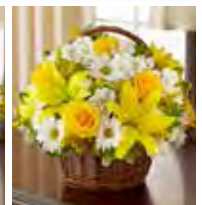

1-800-Flowers®
Yellow and White
Healing Tears

#95414 S $49.99 9"H x 9"L
#95414 M $59.99 10"H x 10"L (shown)
#95414 L $69.99 11"H x 11"L

VENDOR REF	DESCRIPTION	UNIT	S	M	L
HARDGOODS					
BloomNet® or Local Wholesale	5"H x 5"D Clear Glass Cube	Each	1	1	1
BloomNet® or Local Wholesale	Floral Foam Brick	Each	0.5	0.5	0.5
BloomNet®	Ti Leaf Ribbon	Yard	0.5	0.5	0.5

FLOWERS					
	Rose Yellow 50 cm	Stem	0	2	4
	Hybrid Lily White	Stem	1	2	3
	Cremone Yellow	Stem	2	3	4
	Alstroemeria White	Stem	3	3	3
	Daisy Pom White	Stem	2	2	2
	Solidago	Stem	2	2	2
	Myrtle	Stem	1	1	1
	Variegated Pittosporum	Stem	2	2	2

START DATE: Live
END DATE: Open
SEASON: Sympathy
DESIGN: All Around Arrangement

1-800-Flowers®
Yellow & White
Peace, Prayers & Blessings

#95419 S $49.99 10"H x 10"L
#95419 M $59.99 11"H x 11"L (shown)
#95419 L $69.99 12"H x 12"L

VENDOR REF	DESCRIPTION	UNIT	S	M	L
HARDGOODS					
BloomNet® or Local Wholesale	8" H Dark Willow Basket with Handle	Each	1	1	1
BloomNet® or Local Wholesale	Floral Foam Brick	Each	0.5	0.5	0.5

FLOWERS					
	Rose Yellow 50 cm	Stem	2	4	6
	Asiatic Lily Yellow	Stem	1	2	3
	Alstroemeria White	Stem	2	3	4
	Daisy Pom White	Stem	2	3	4
	Mini Carnation White	Stem	2	3	4
	Solidago	Stem	3	3	3
	Variegated Pittosporum	Stem	2	2	2
	Myrtle	Stem	1	1	1

START DATE: Live
END DATE: Open
SEASON: Sympathy
DESIGN: All Around Arrangement

#95419 L