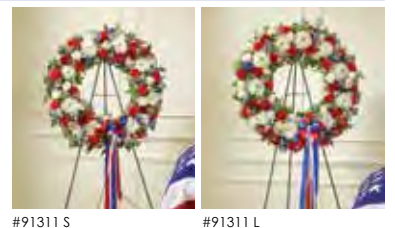

**1-800-Flowers®
Multicolor Bright
Cherished Memories**

#95438 S	$79.99	14"H x 15"L
#95438 M	$89.99	15"H x 16"L (shown)
#95438 L	$99.99	16"H x 17"L

VENDOR REF	DESCRIPTION	UNIT	S	M	L
HARDGOODS					
BloomNet® or Local Wholesale	6" H Clear Glass Cylinder Vase	Each	1	1	1
BloomNet®	Ti Leaf Ribbon	Yard	0.5	0.5	0.5
FLOWERS					
	Rose Hot Pink 50 cm	Stem	6	8	10
	Stock Purple	Stem	3	4	5
	Alstroemeria Yellow	Stem	5	5	5
	Carnation Orange	Stem	6	8	10
	Daisy Pom Yellow	Stem	4	5	6
	Mini Carnation Red	Stem	3	3	3
	Monte Casino White	Stem	3	3	3
	Variegated Pittosporum	Stem	3	3	3
	Eucalyptus Spiral	Stem	3	3	3

START DATE: Live
END DATE: Open
SEASON: Sympathy
DESIGN: All Around Arrangement

**1-800-Flowers®
Red, White & Blue Standing Wreath**

#91311 S	$174.99	32"H x 32"L
#91311 L	$224.99	34"H x 34"L (shown)

VENDOR REF	DESCRIPTION	UNIT	S	L
HARDGOODS				
	24" Round Wreath (Plastic Back)	Each	1	1
	66" Easel	Each	1	0
	72" Easel	Each	0	1
	#3 Satin Ribbon (White)	Yard	2	2
	#9 Satin Ribbon (Blue & Red)	Yard	1	4
FLOWERS				
	Rose Red 50 cm	Stem	6	12
	Rose White 50 cm	Stem	6	8
	Cremona White	Stem	10	10
	Delphinium Blue	Stem	6	10
	Carnation Red	Stem	10	18
	Carnation White	Stem	10	12
	Gypsophila	Stem	2	4
	Variegated Pittosporum	Stem	3	5
	Leather Leaf	Stem	7	10

START DATE: Live
END DATE: Open
SEASON: Sympathy
DESIGN: One Sided Arrangement