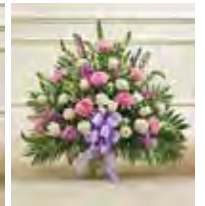

1-800-Flowers®
Lavender & White Sympathy
Floor Basket

#91210 S	$79.99	32"H x 32"L
#91210 M	$99.99	34"H x 36"L (shown)
#91210 L	$119.99	36"H x 40"L

VENDOR REF	DESCRIPTION	UNIT	S	M	L
HARDGOODS					
	Mache Vase - 6½" L x 8½" H White	Each	1	0	0
	Mache Vase - 8¼" L x 11" H White	Each	0	1	1
	Floral Foam Brick	Each	1	1	1
	Shredded Styrofoam	Each	1	1	1
	#40 Satin Ribbon (Lavender)	Yard	4	4	4
FLOWERS					
	Rose White 50 cm	Stem	0	3	7
	Football Mum Lavender	Stem	5	6	8
	Snapdragon White	Stem	5	7	10
	Stock Lavender	Stem	0	5	5
	Liatris	Stem	0	0	3
	Daisy Pom Lavender	Stem	3	0	0
	Carnation White	Stem	7	8	8
	Monte Casino White	Stem	5	8	10
	Emerald	Stem	7	7	7
	Leather Leaf	Stem	10	10	10

START DATE: Live
END DATE: Open
SEASON: Sympathy
DESIGN: One Sided Arrangement

#91210 L

1-800-Flowers®
Lavender and White
Healing Tears

#95420 S	$49.99	9"H x 9"L
#95420 M	$59.99	10"H x 10"L (shown)
#95420 L	$69.99	11"H x 11"L

VENDOR REF	DESCRIPTION	UNIT	S	M	L
HARDGOODS					
BloomNet® or Local Wholesale	5"H x 5"D Clear Glass Cube	Each	1	1	1
BloomNet® or Local Wholesale	Floral Foam Brick	Each	0.5	0.5	0.5
BloomNet®	Ti Leaf Ribbon	Yard	0.5	0.5	0.5
FLOWERS					
	Rose White 50 cm	Stem	0	2	4
	Stock Lavender	Stem	3	4	5
	Liatris	Stem	3	3	3
	Cremone Lavender	Stem	3	4	5
	Carnation White	Stem	3	4	5
	Daisy Pom Lavender	Stem	2	2	2
	Monte Casino Purple	Stem	3	3	3
	Variegated Pittosporum	Stem	2	2	2

START DATE: Live
END DATE: Open
SEASON: Sympathy
DESIGN: All Around Arrangement