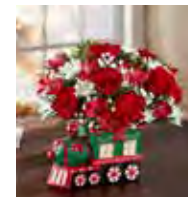

New Product

S	L	Unit	Description	Suggested Substitution
Flowers				
4	7	Stem	Carnation Bi Color Red and White	Carnation Red or White
2	3	Stem	Athos Pom	Button Pom Green
2	4	Stem	Mini Carnation Red	Mini Carnation White
2	3	Stem	Assorted Christmas Greens (Noble, Fir, White Pine, Cedar, Holly)	

Hardgoods				
1	1	Each	Ceramic Train - Codified - #155614	
0.33	0.33	Each	Floral Foam Brick	
2	3	Each	Candy Cane	

Candy Cane Express Train™
DESIGN: All Around Arrangement
#167895 S $49.99 10"H x 9"L
#167895 L $59.99 12"H x 10"L (shown)

NEW CODIFIED PRODUCT

Start Date: 12/12/2017 | End Date: 12/29/2017 | Season: Holiday

Revised Product

S	M	L	XL	Unit	Description	Suggested Substitution
Flowers						
3	4	3	2	Stem	Carnation Red	Carnation White
0.5	1	2	2	Stem	Gypsophila	Monte Casino White
1	2	2	3	Stem	Cushion Pom White	Button Pom White
2	2	3	4	Stem	Alstroemeria Red	Alstroemeria White
0	4	6	10	Stem	Rose Red 50 cm	Rose White 50 cm
2	2	3	4	Stem	Hypericum Green	Hypericum Red or Mini Carnation Red
1.5	2	2	2	Stem	Assorted Christmas Greens (Noble, Fir, White Pine, Cedar, Holly)	

Hardgoods						
1	1	1	1	Each	Ceramic Train - Codified - #155614	
0.33	0.33	0.33	0.33	Each	Floral Foam Brick	

Christmas Express Train™
DESIGN: All Around Arrangement
#167941 S $49.99 10"H x 9"L
#167941 M $59.99 12"H x 9"L
#167941 L $69.99 13"H x 9.5"L (shown)
#167941 XL $79.99 14"H x 10"L

#167941 L

REVISED CODIFIED PRODUCT

Start Date: 12/12/2017 | End Date: 12/29/2017 | Season: Holiday