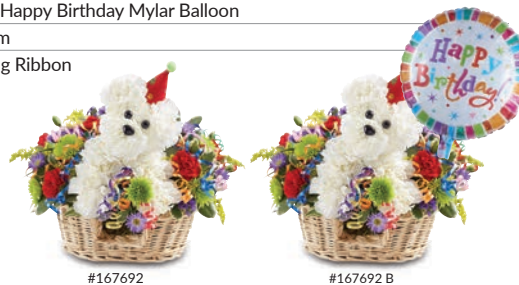

HOW-TO: See a-DOG-able® HOW-TO on page 144.

CODIFIED PRODUCT:

Start Date: Live | End Date: Open

QTY	Unit	Floral Description	Suggested Substitution
12	Stem	Carnation White	
1	Stem	Gerbera Daisy Yellow	Sunflower Medium
2	Stem	Daisy Pom Yellow	Cushion Pom Yellow
1	Stem	Solidago	Bupleurum or Gypsophila
1	Stem	Variegated Pittosporum	Leather Leaf
1	Stem	Sheet Moss	

Hardgoods Description

1	Each	Dog Bed Basket with Liner: Two Eyes, One Nose—Codified PC #92981
0.5	Each	Floral Foam Brick
0.5	Yard	Floral Tape
1	Each	Cold Glue
1	Each	Band-Aid
1	Each	18"D Get Well Soon Mylar Balloon
1	Each	Helium
1	Yard	Curling Ribbon

HOW-TO: See a-DOG-able® HOW-TO on page 144.