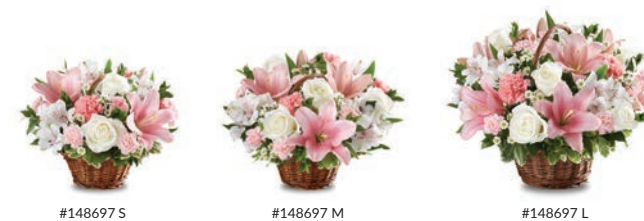

Start Date: Live | End Date: Open