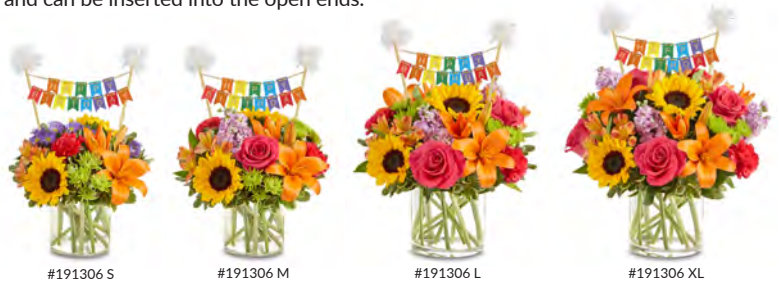

Hardgoods Description

1	1	0	0	Each	5"H Clear Glass Cylinder Vase
0	0	1	1	Each	6"H Clear Glass Cylinder Vase
1	1	1	1	Each	Happy Birthday Banner Pick—Codified PC #190099
2	2	2	2	Each	Floral Pick (6 inches)

DESIGN TIP: Floral picks are used to attach Happy Birthday Banner to arrangement and can be inserted into the open ends.

CODIFIED PRODUCT:

Start Date: Live | End Date: Open