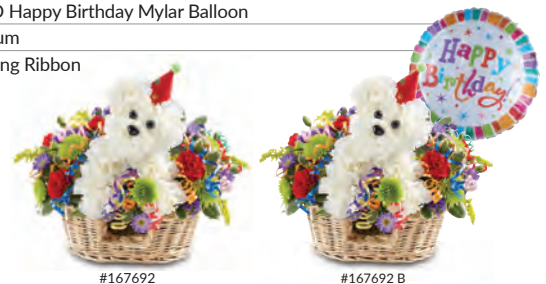

HOW-TO: See a-DOG-able® HOW-TO on page 120.

CODIFIED PRODUCT:

Start Date: Live | **End Date:** Open