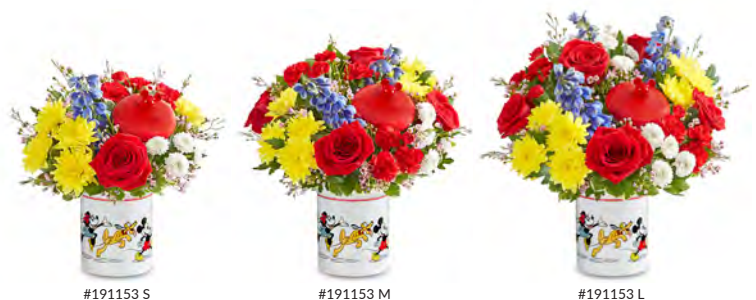

DESIGN: All Around Arrangement

#191153 S \$59.99 14"H x 10"W
 #191153 M \$69.99 16"H x 12"W (Above)
 #191153 L \$79.99 18"H x 14"W

#191153 S

#191153 M

#191153 L

NEW CODIFIED PRODUCT:

Start Date: 10/30/23 | End Date: Open