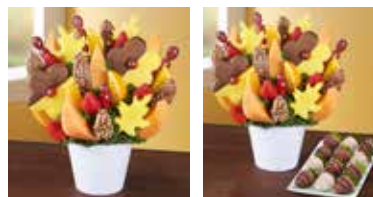

Hardgoods

1	1	Each	4.5"H White Melamine Container PC #139871 - Codified

#183778 $59.99 #183778 BN $89.99

CODIFIED PRODUCT:

Start Date: 8/26/24 | **End Date:** 12/2/24 | **Season:** Fall