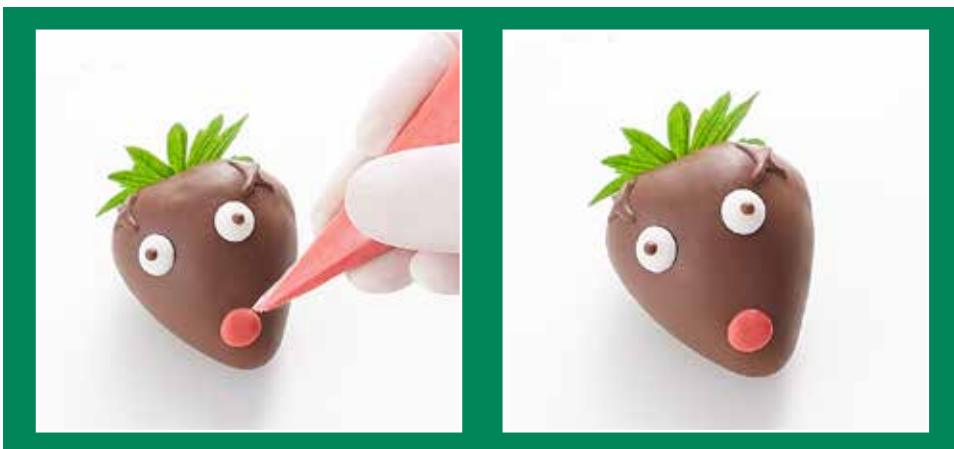

STEP 1:

Dip strawberries in brown chocolate and set to dry.

STEP 2:

Once dry, create reindeer antlers using brown chocolate in a piping bag.

STEP 3:

Create the eyes using white chocolate in a piping bag. Using the flat end of the skewer dipped in brown chocolate, draw the pupils of the eyes. Or, purchase and use Wilton candy eyeballs referenced on Page 17.