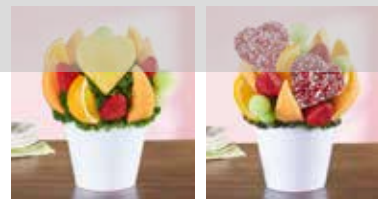

#179073 $44.99 #179073 CH $49.99

Design Tip:
All pineapple pieces face forward.

CODIFIED PRODUCT:

Start Date: Live | **End Date:** Open | **Occasion:** Everyday