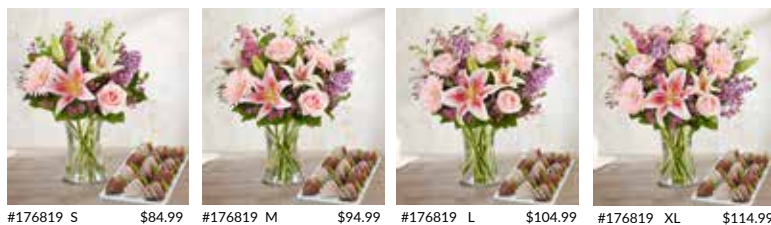

S	M	L	XL	Unit	Description Fruit
1	0	0	0	Each	Always On My Mind™, Small PC #191244 S
0	1	0	0	Each	Always On My Mind™, Medium PC #191244 M
0	0	1	0	Each	Always On My Mind™, Large PC #191244 L
0	0	0	1	Each	Always On My Mind™, X-Large PC #191244 XL
1	1	1	1	Each	Gourmet Drizzled Strawberries™, PC #192552 M

Floral products can be found in the 1-800-FLOWERS.COM® DRG and the dipped berry component can be found in the Fruit Bouquets®/Shari's Berries® DRG.

#176819 S $84.99 #176819 M $94.99 #176819 L $104.99 #176819 XL $114.99

CODIFIED PRODUCT:

Start Date: Live | **End Date:** Open | **Occasion:** Everyday