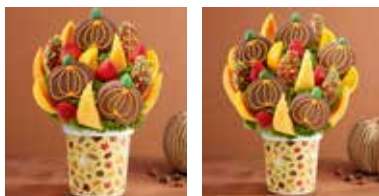

S	L	Unit	Description
Fruit			
3	5	Skewer	Pineapple - Pumpkin Shape, Dipped in Brown Chocolate with Orange Chocolate Pumpkin Detail
4	4	Skewer	Strawberry - Plain
3	4	Skewer	Apple - Wedge, Dipped in Brown Chocolate, Covered in Harvest Quins
6	7	Skewer	Cantaloupe - Wedge
6	8	Skewer	Orange - Wedge
0.5	0.5	Head	Lettuce
4	4	Leaf	Kale

Hardgoods

1	1	Each	32 oz. Fall Scenes Container PC #190123 - Codified

HOW-TO:

See Pineapple Pumpkin HOW-TO on page 93.

#191596 S $49.99 #191596 L $59.99

REVISED CODIFIED PRODUCT:

Start Date: 8/26/24 | End Date: 12/2/24 | Season: Fall