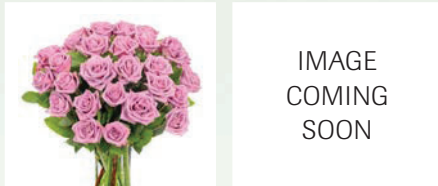

198157XL 198157XXL